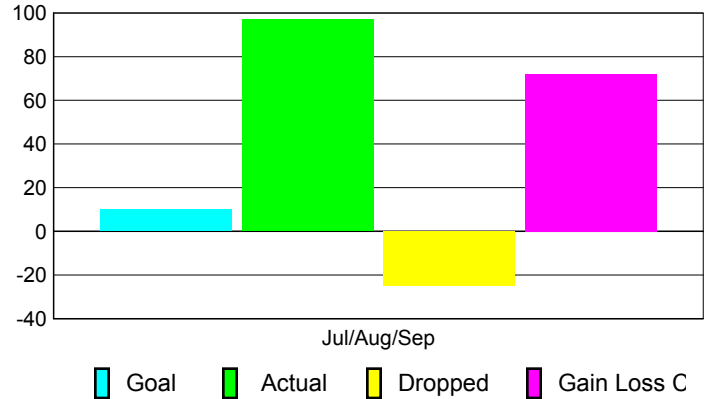

Membership Results 2010-2011

Goal, New, Dropped, Gain/Loss

Comparison of Membership Gain/Loss

Current Year Compared to the Previous Year