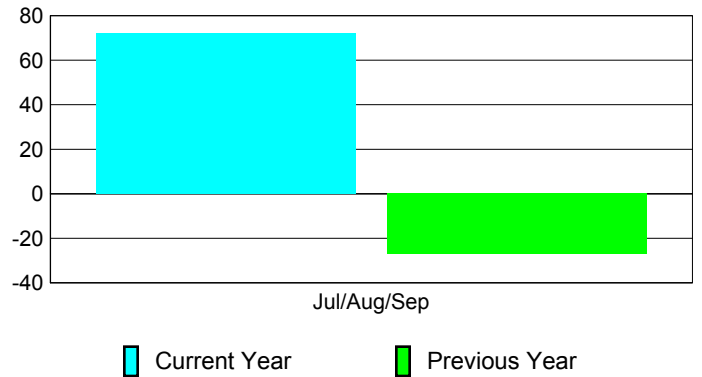

Membership Results
2010-2011

Membership
2009-2010

Month	Net Memb Goal	Actual New Memb	Actual Dropped Memb	Gain/Loss of Memb	Gain/Loss of Memb
Jul/Aug/Sep	10	97	-25	72	-27
Totals	10	97	-25	72	-27

Membership Results 2010-2011

Goal, New, Dropped, Gain/Loss

Comparison of Membership Gain/Loss

Current Year Compared to the Previous Year

Gender Comparison 2010-2011

Jul/Aug/Sep

■ Male ■ Female