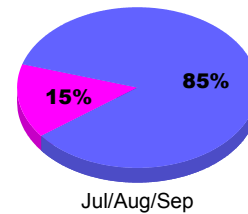

Membership Results
2010-2011

Membership
2009-2010

Month	Net Memb Goal	Actual New Memb	Actual Dropped Memb	Gain/Loss of Memb	Gain/Loss of Memb
Jul/Aug/Sep	10	97	-25	72	-27
Totals	10	97	-25	72	-27

Membership Results 2010-2011

Goal, New, Dropped, Gain/Loss

Comparison of Membership Gain/Loss

Current Year Compared to the Previous Year

Gender Comparison 2010-2011

Jul/Aug/Sep

■ Male ■ Female